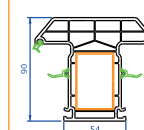

ÇEVRE
DOSTU
PENCERE

winsa[®]
PVC PENCERE • KAPI • PANJUR SİSTEMLERİ

SİSTEM 90 / 54 PROFİLLERİ

by winsa

Revotech

REVOLUTION IN WINDOW TECHNOLOGY

REVOTECH 90 KASA

REVOTECH 90 ORTAKAYIT