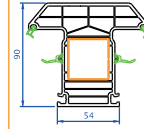

ÇEVRE
DOSTU
PENCERE

winsa[®]
PVC PENCERE • KAPI • PANJUR SİSTEMLERİ

SİSTEM 90 / 54 PROFİLLERİ

by winsa

Revotech

REVOLUTION IN WINDOW TECHNOLOGY

REVOTECH 90 KASA

REVOTECH 90 ORTAKAYIT